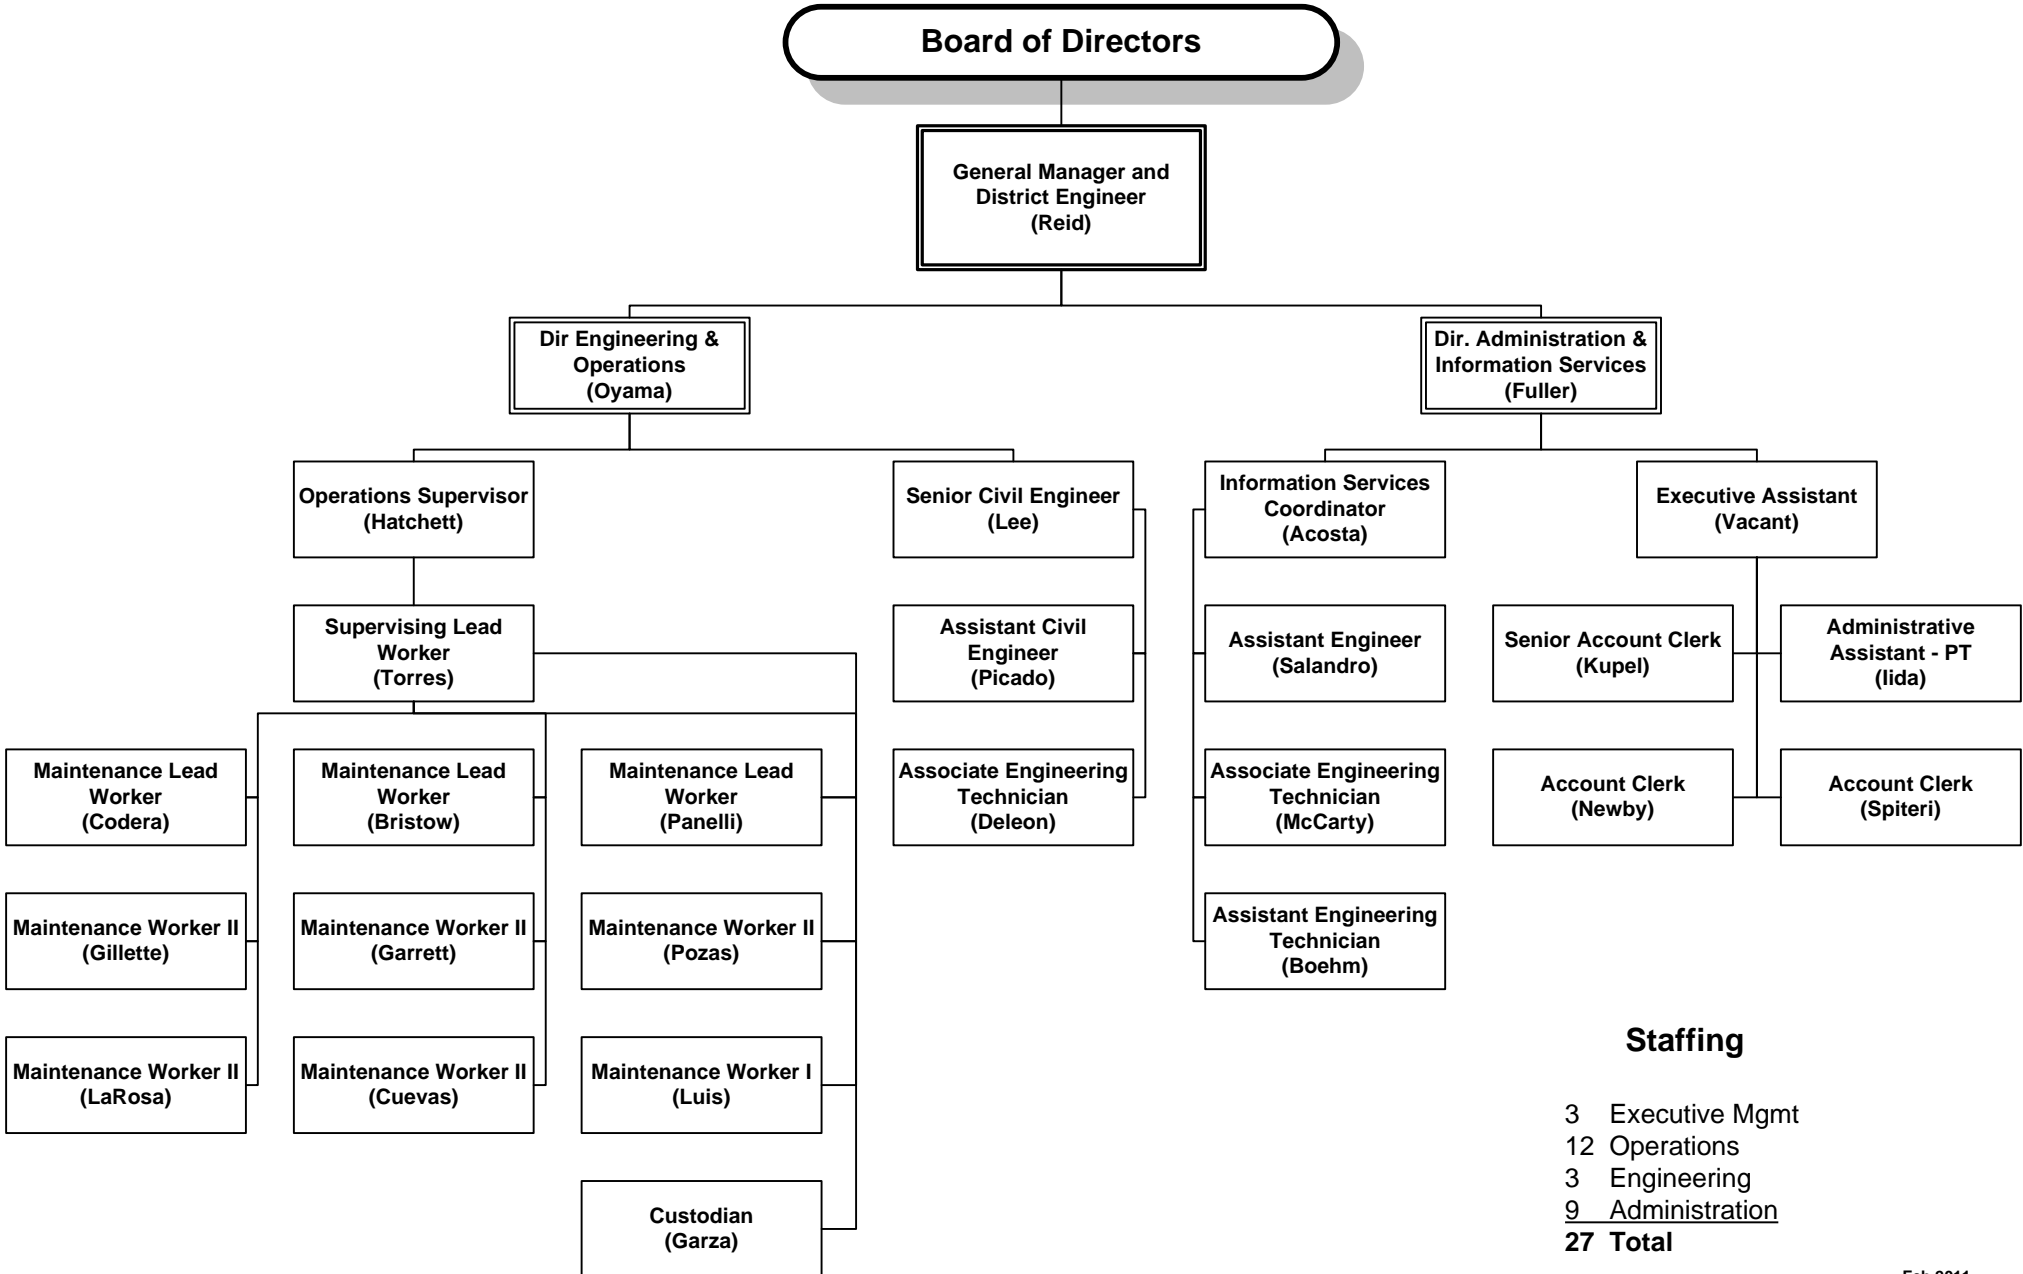

WEST VALLEY SANITATION DISTRICT

# ORGANIZATION CHART

**Staffing**

- 3 Executive Mgmt
- 12 Operations
- 3 Engineering
- 9 Administration
- 27 Total**